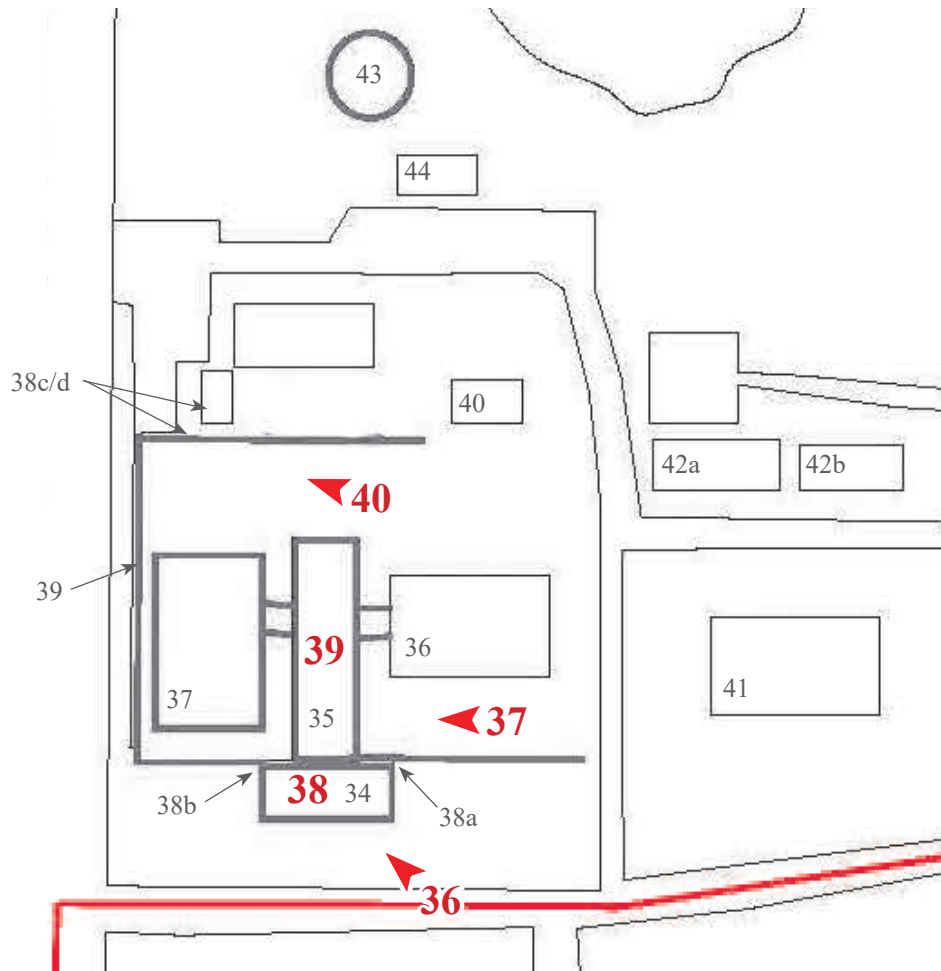

Locator Plan

Illinois State Penitentiary at Joliet Historic District
 1125 West Collins Street
 Joliet, Illinois 60432

National Register Nomination
 Photo Key

Map 1 - Men's Prison

Illinois State Penitentiary at Joliet Historic District
 1125 West Collins Street
 Joliet, Illinois 60432

National Register Nomination
 Photo Key

Map 2 - Women's Prison

Illinois State Penitentiary at Joliet Historic District
 1125 West Collins Street
 Joliet, Illinois 60432

National Register Nomination
 Photo Key

Map 3 - Quarry

Illinois State Penitentiary at Joliet Historic District
1125 West Collins Street
Joliet, Illinois 60432

National Register Nomination
Photo Key