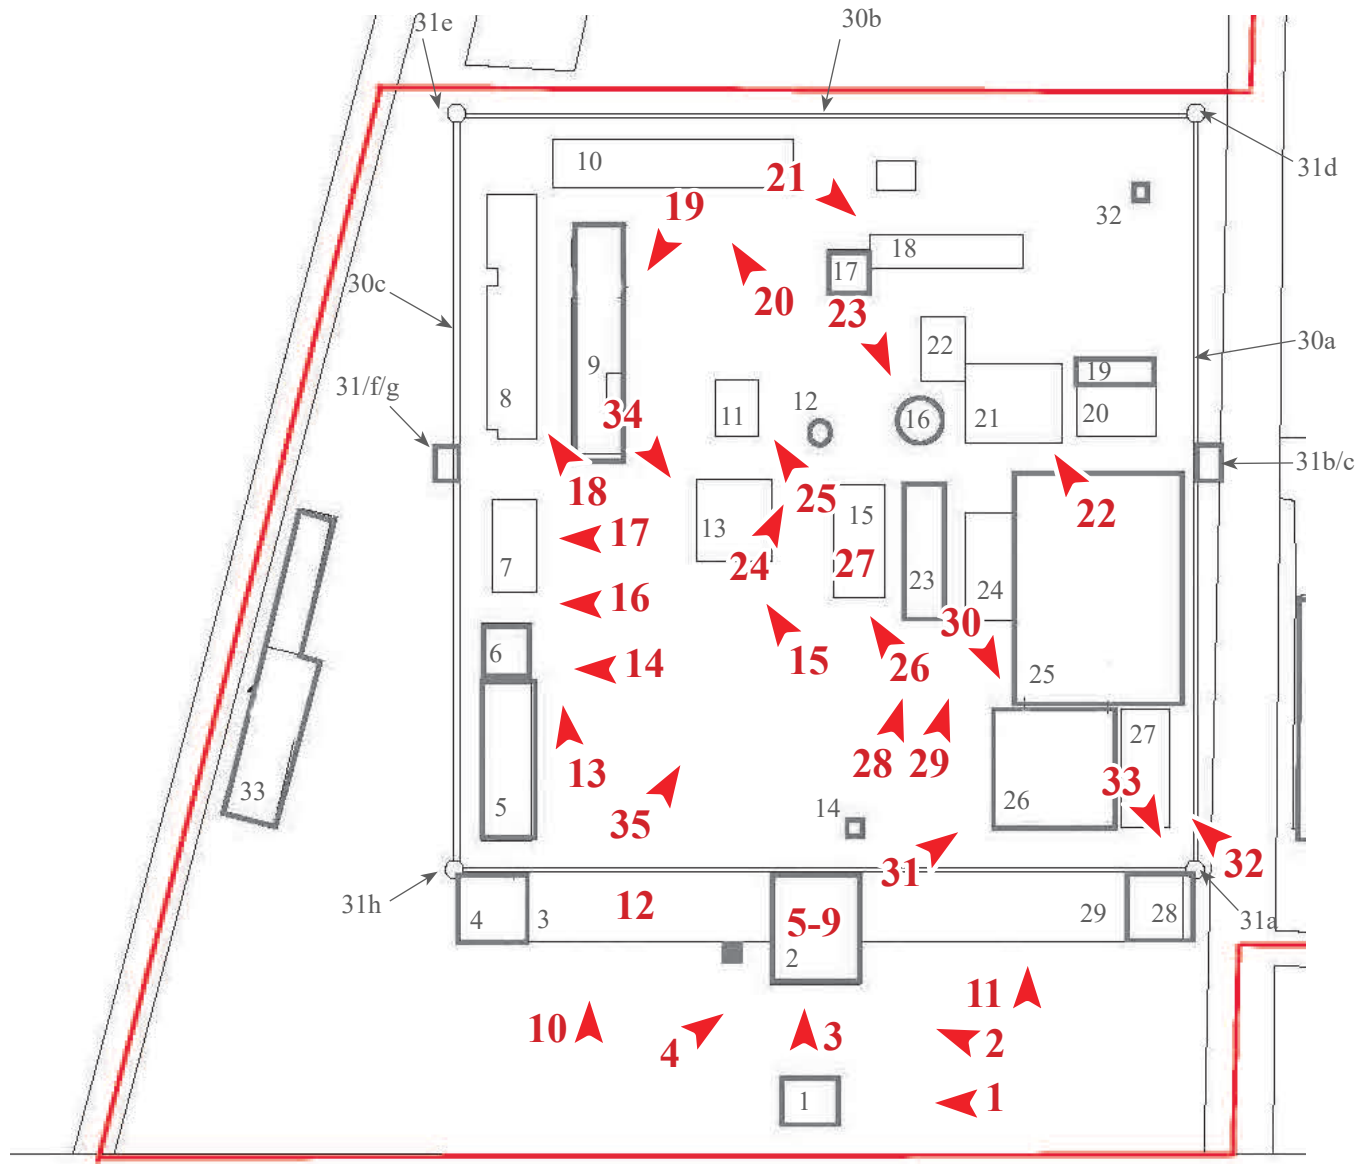

Locator Plan

Illinois State Penitentiary at Joliet Historic District
 1125 West Collins Street
 Joliet, Illinois 60432

National Register Nomination
 Photo Key

Map 1 - Men's Prison

Illinois State Penitentiary at Joliet Historic District
 1125 West Collins Street
 Joliet, Illinois 60432

National Register Nomination
 Photo Key

Map 2 - Women's Prison

Illinois State Penitentiary at Joliet Historic District
 1125 West Collins Street
 Joliet, Illinois 60432

National Register Nomination
 Photo Key

Map 3 - Quarry

Illinois State Penitentiary at Joliet Historic District
1125 West Collins Street
Joliet, Illinois 60432

National Register Nomination
Photo Key