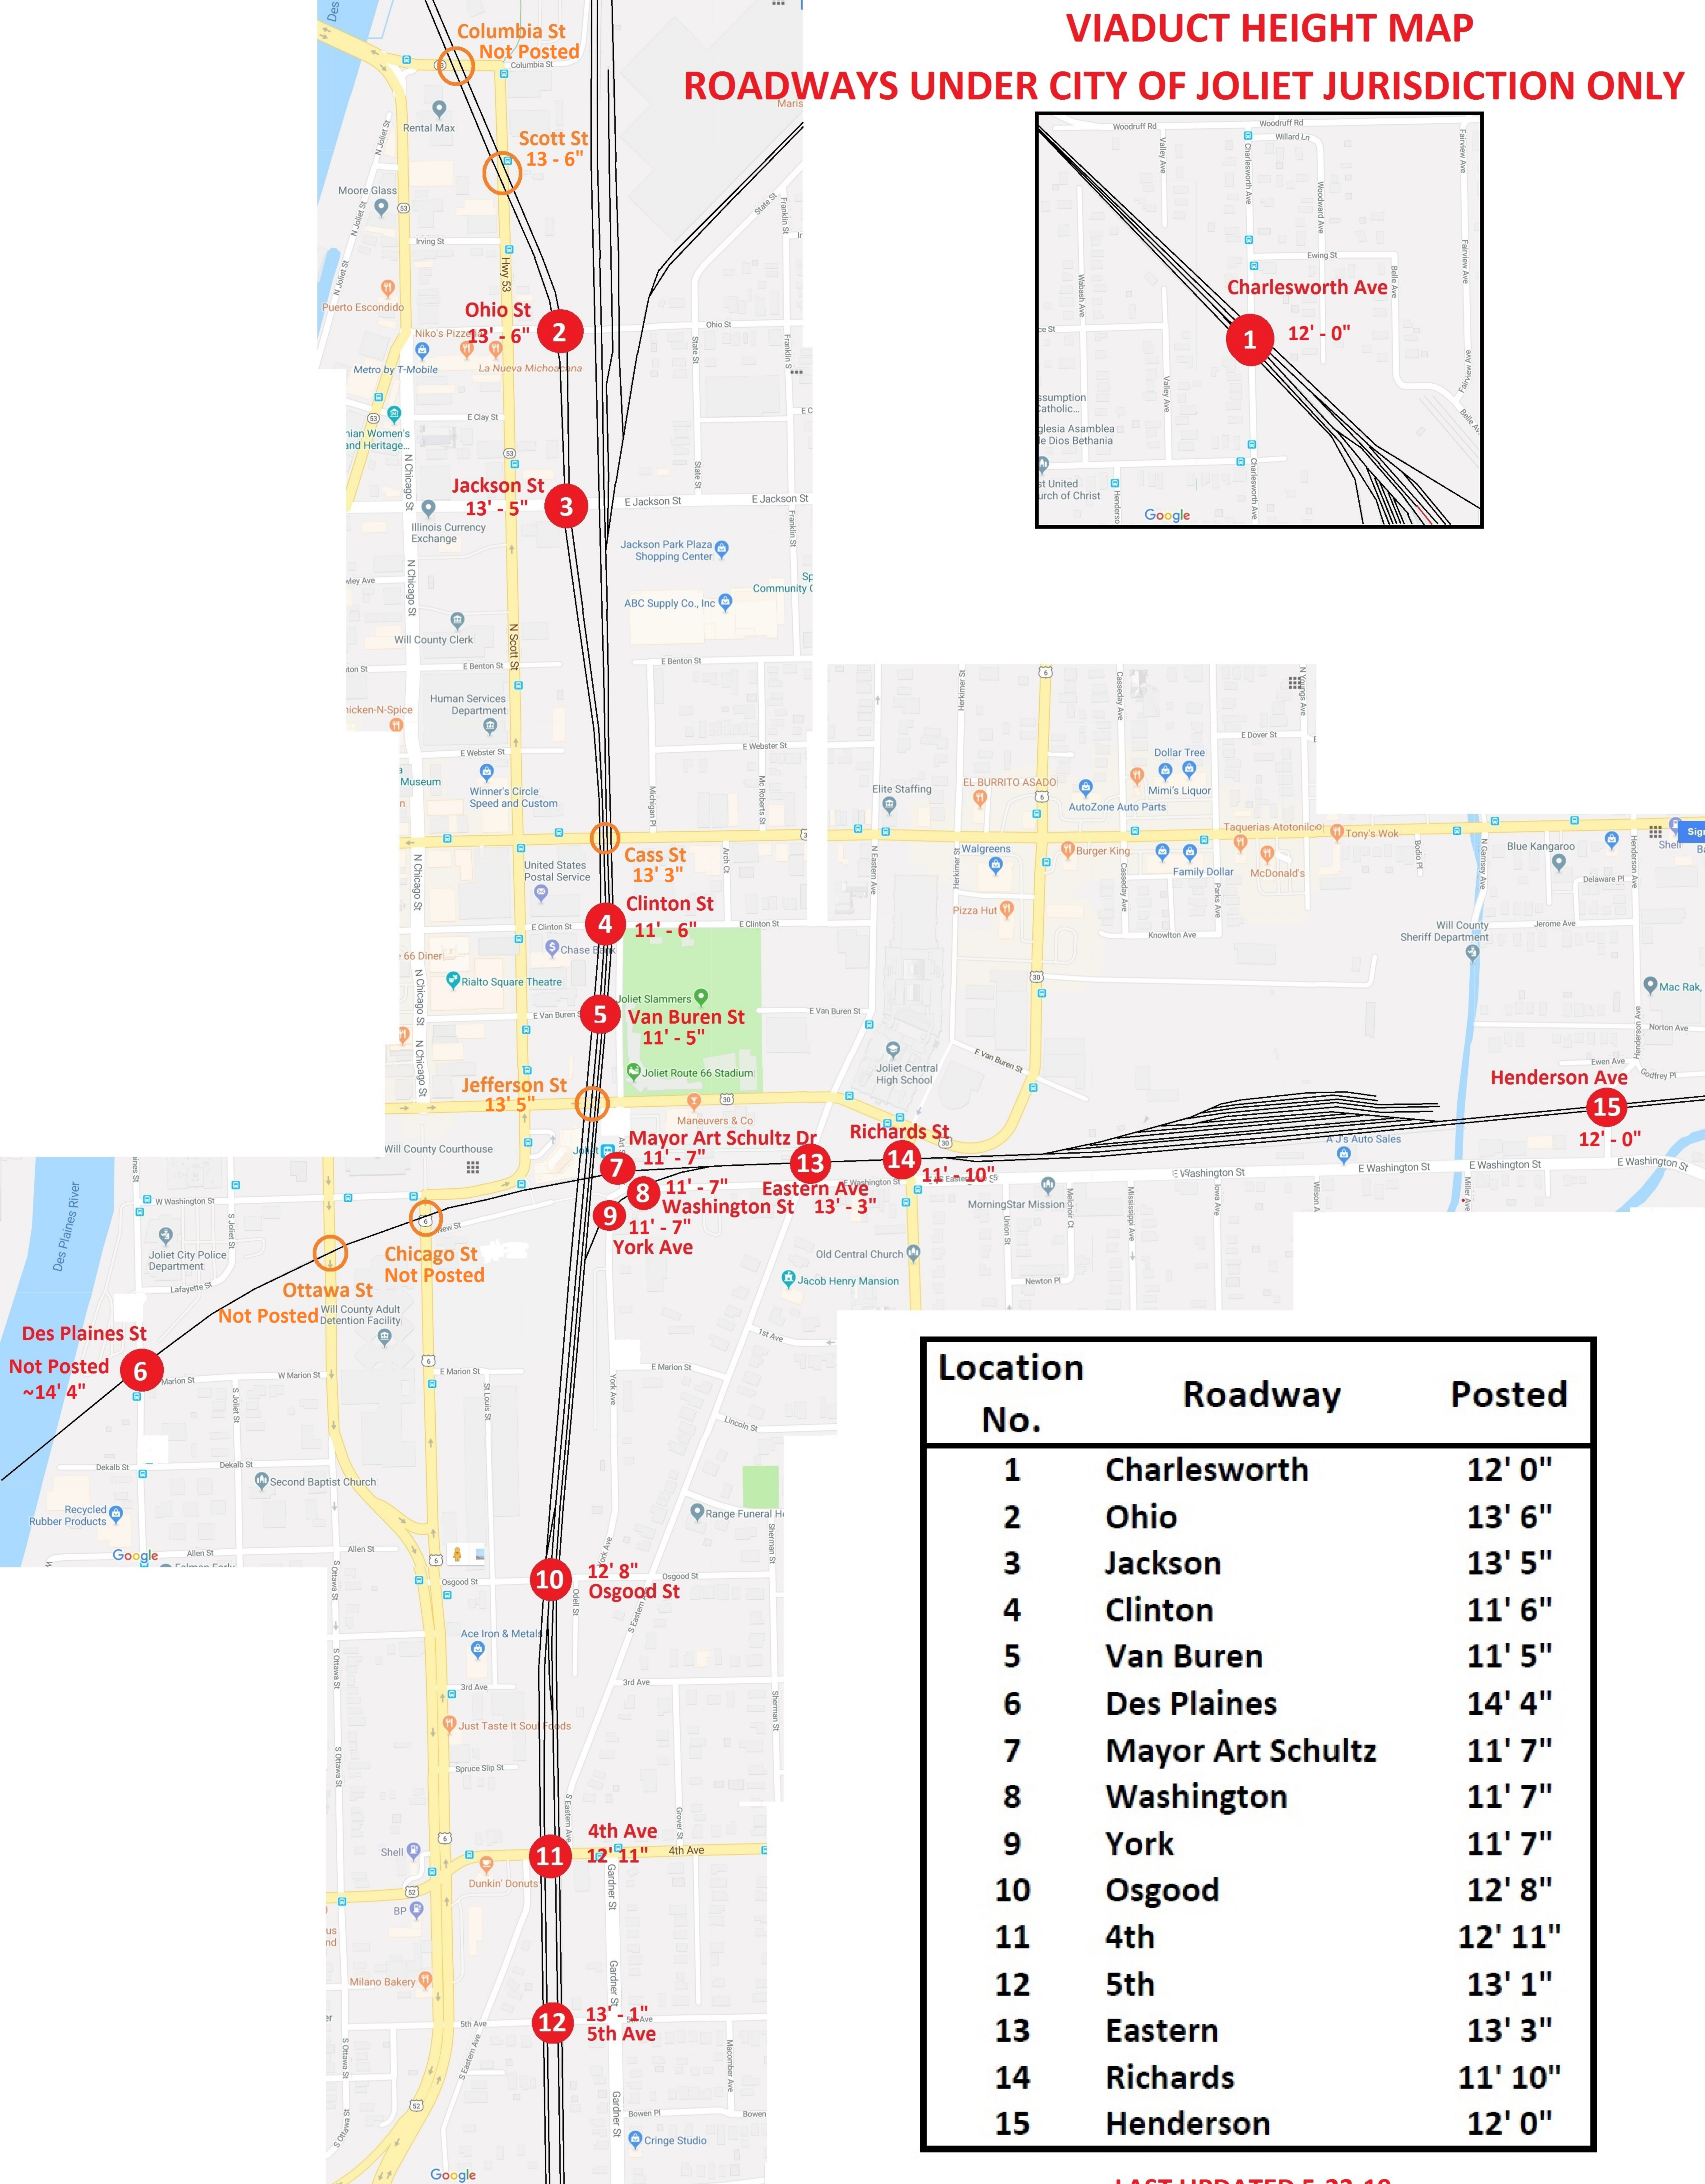

# VIADUCT HEIGHT MAP

## ROADWAYS UNDER CITY OF JOLIET JURISDICTION ONLY

LAST UPDATED 5-23-19