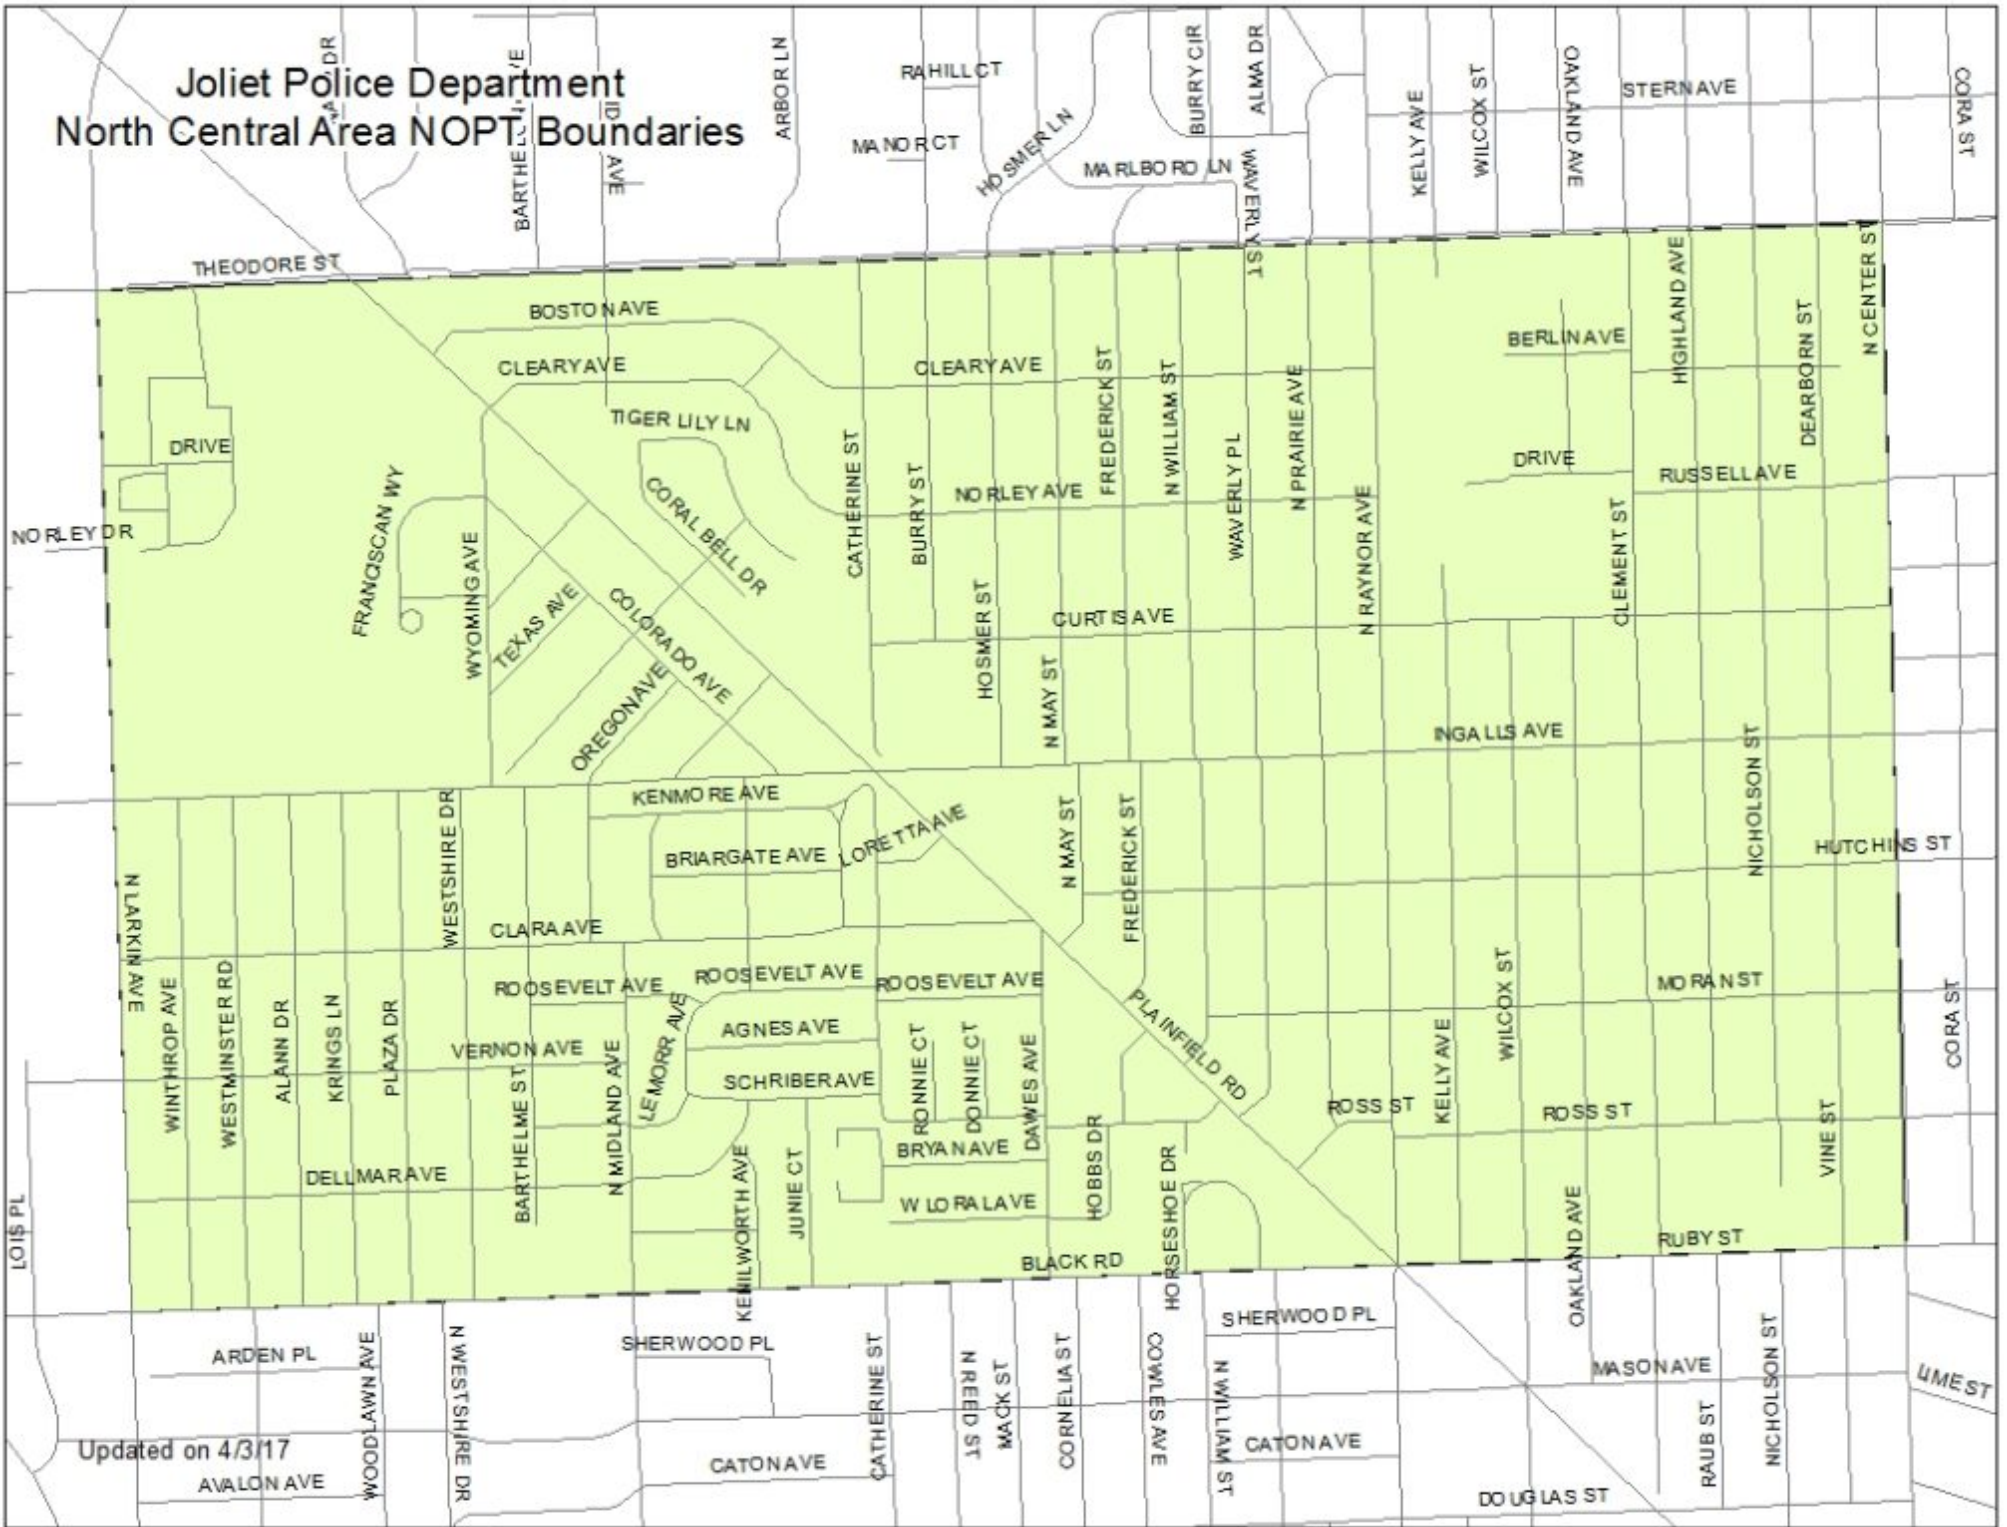

Joliet Police Department North Central Area NOPT Boundaries

Updated on 4/3/17
AVALON AVE