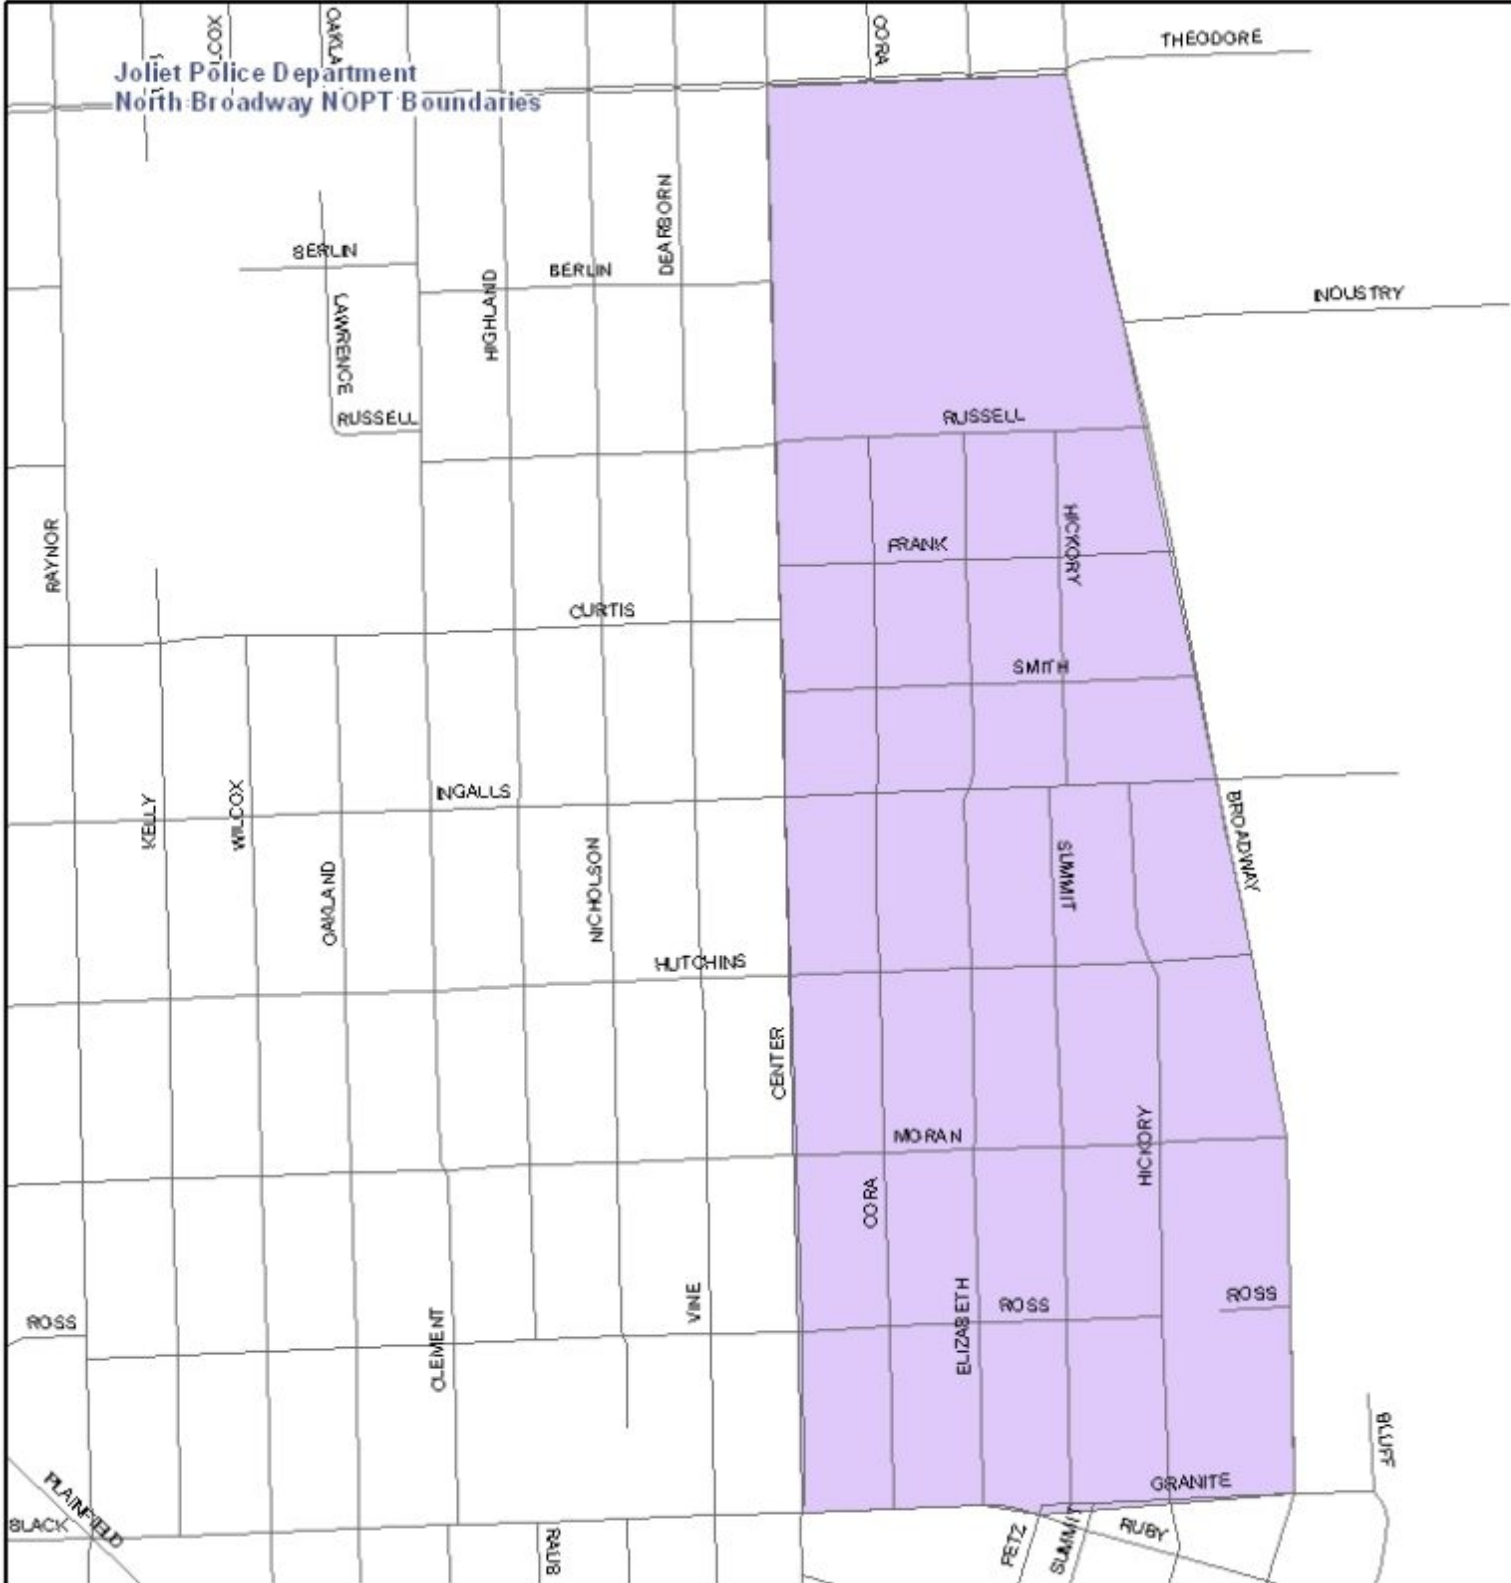

Joliet Police Department  
North Broadway NOPT Boundaries

BRUCE