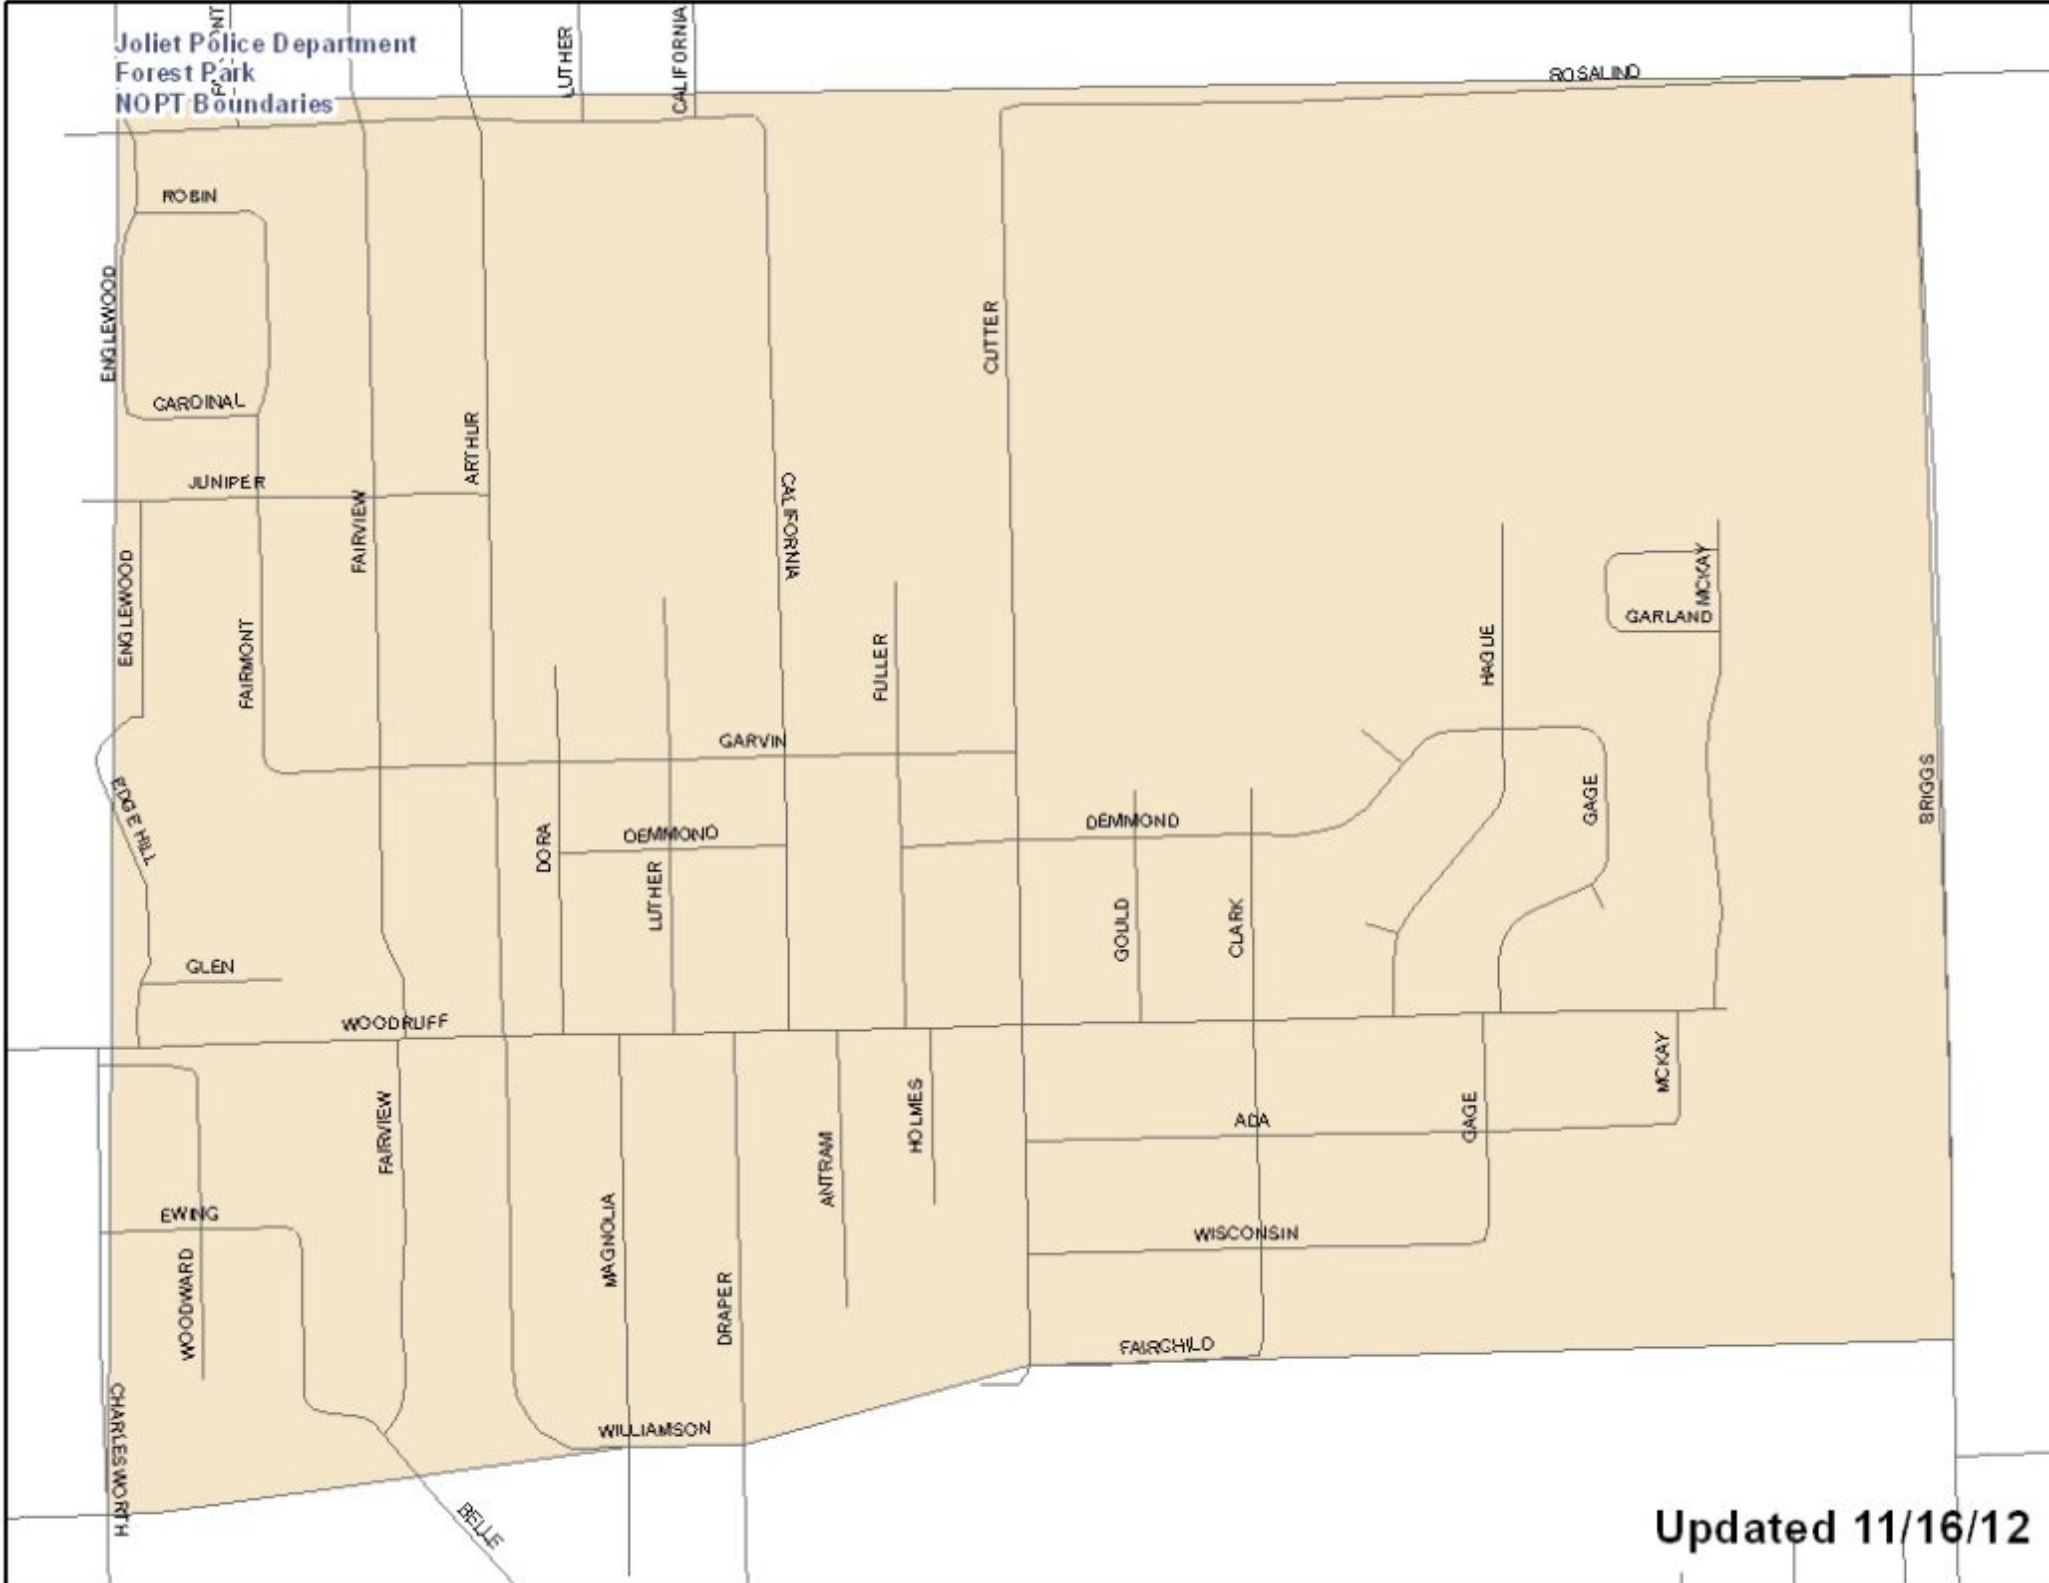

Joliet Police Department
Forest Park
NOPT Boundaries

Updated 11/16/12