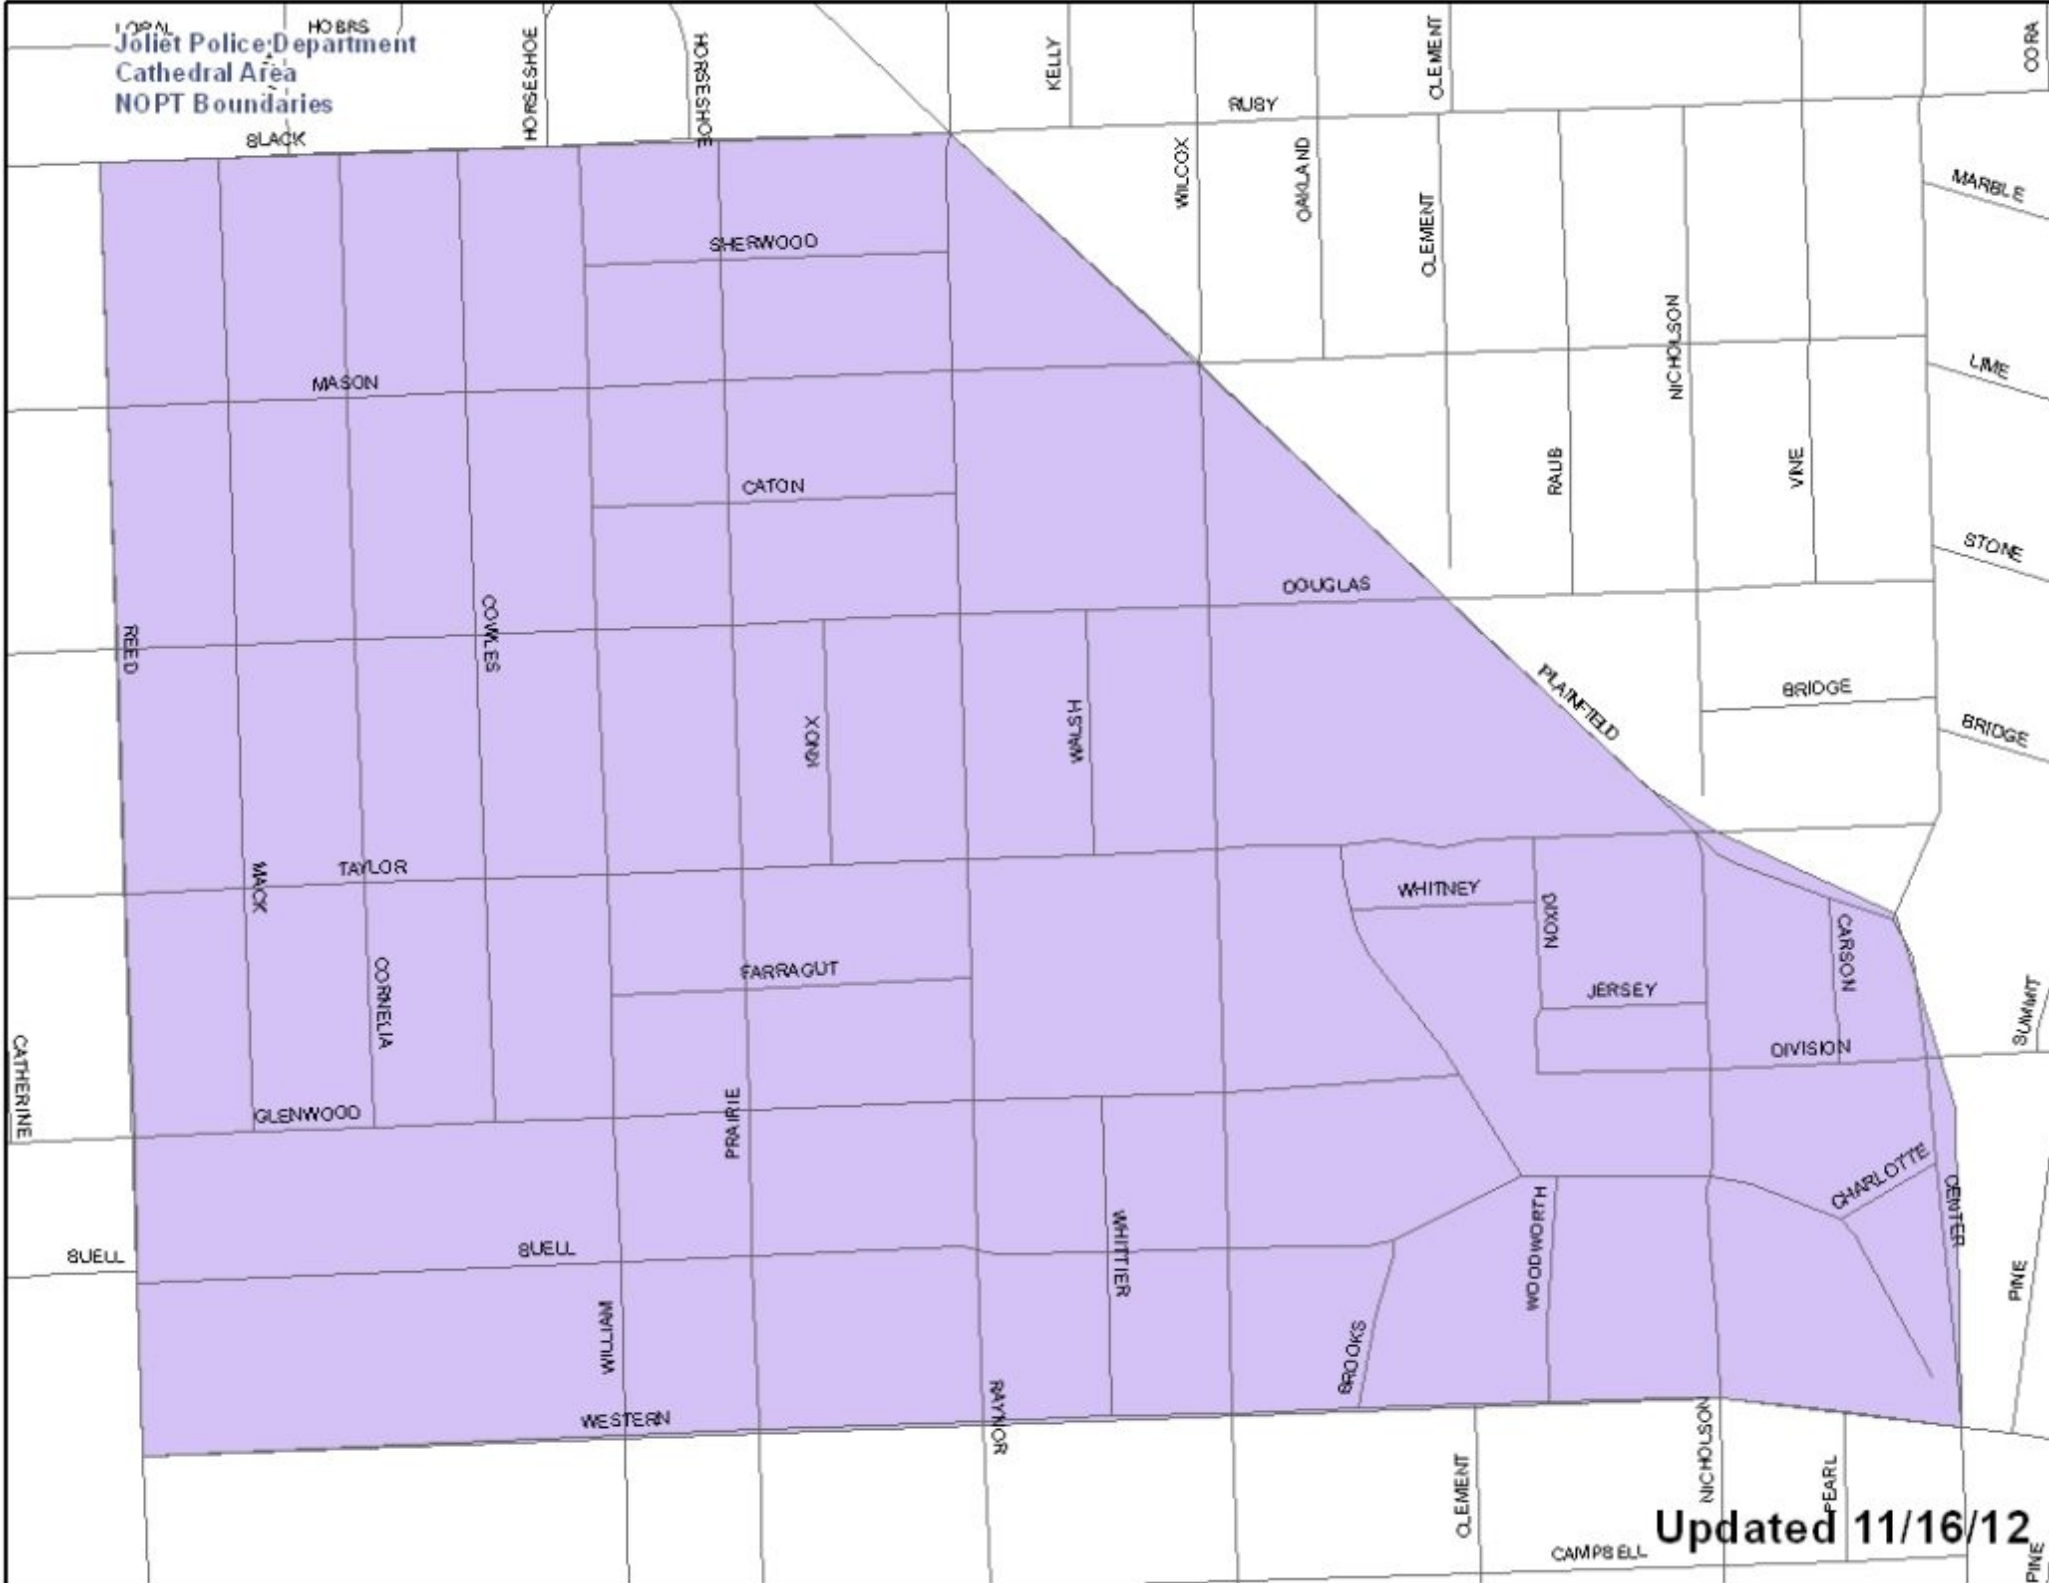

Joliet Police Department
Cathedral Area
NOPT Boundaries

Updated 11/16/12