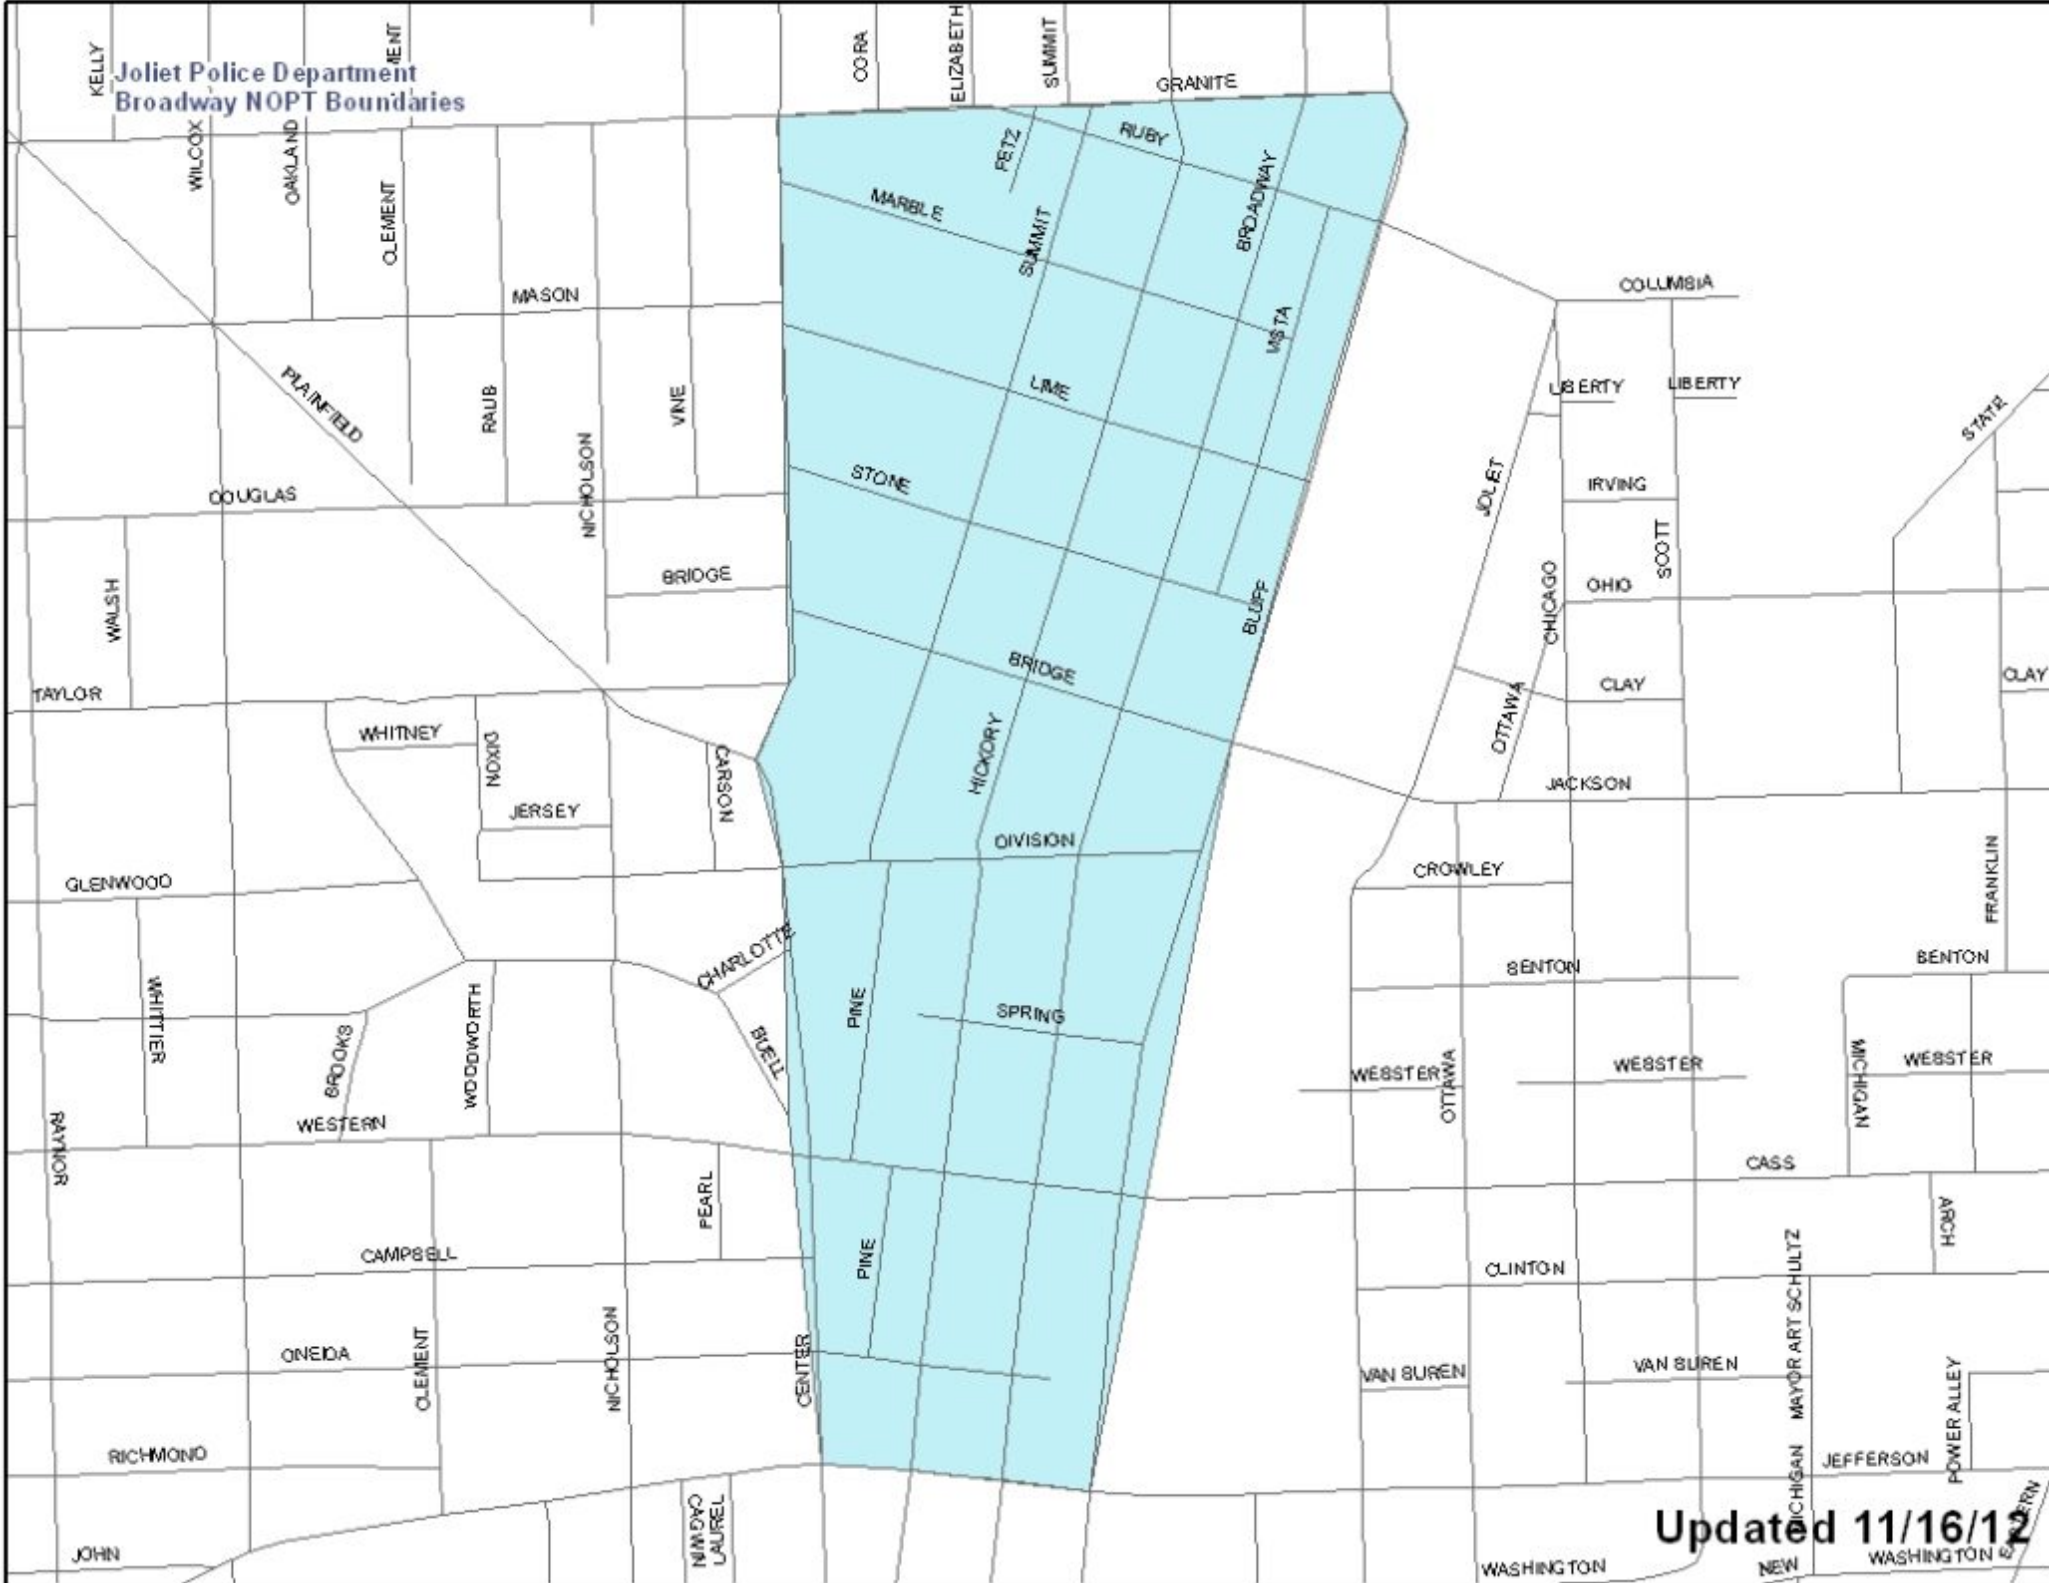

Joliet Police Department  
Broadway NOPT Boundaries

Updated 11/16/12