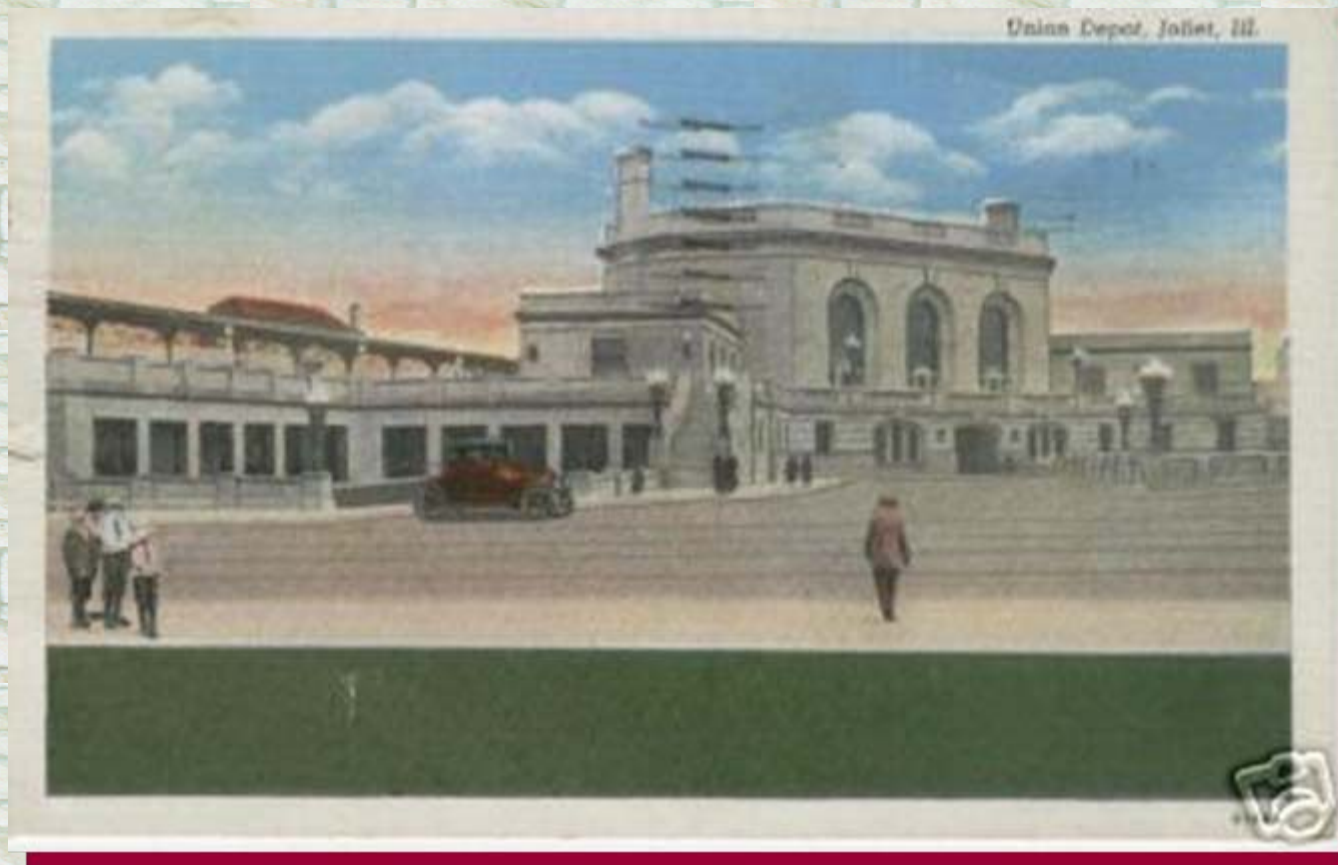

West Park

Western Avenue

Union Station

Prison Ball Game

RECREATION HOUR. MEN PLAYING BALL. ILLINOIS STATE PENITENTIARY. JOLIET, ILL.

Silver Cross Hospital

411.
Silver Cross
Hospital,
Joliet, Ill.

Copyrighted material