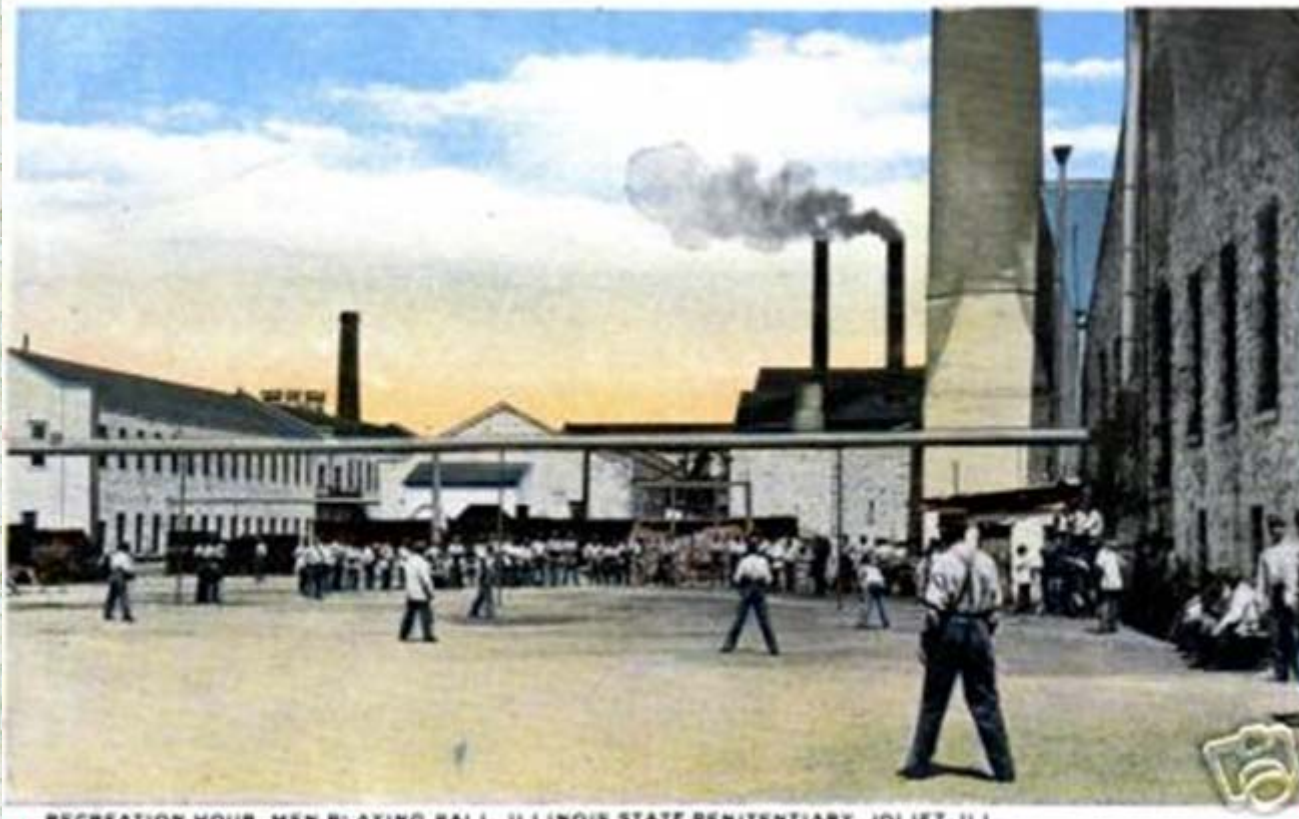

West Park

Western Avenue

Union Station

Prison Ball Game

RECREATION HOUR. MEN PLAYING BALL. ILLINOIS STATE PENITENTIARY. JOLIET, ILL.

Silver Cross Hospital

411.
Silver Cross
Hospital,
Joliet, Ill.

Copyrighted material